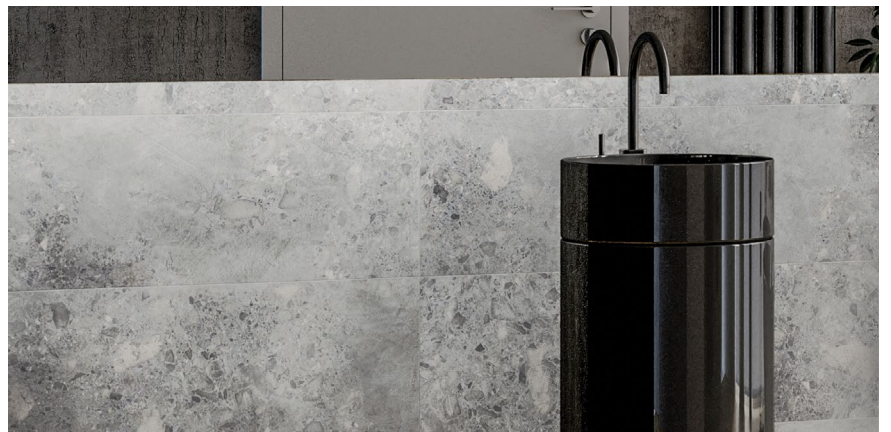

STONE GARDEN

Valore

STONE GARDEN LIGHT (CCR121)
30×90 cm

SUPER SILVER LISTELLO
2×90 cm

SUPER SILVER LISTELLO
1×90 cm

STONE GARDEN DARK (CCR122)
30×90 cm

GREY WIND MILD
60×60 cm
PEI 4

QUEBECK WOOD WOOD
20×120 cm
PEI 4