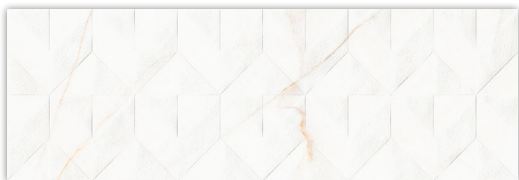

SYRAC DEKOR MAT
29,5 × 90 cm